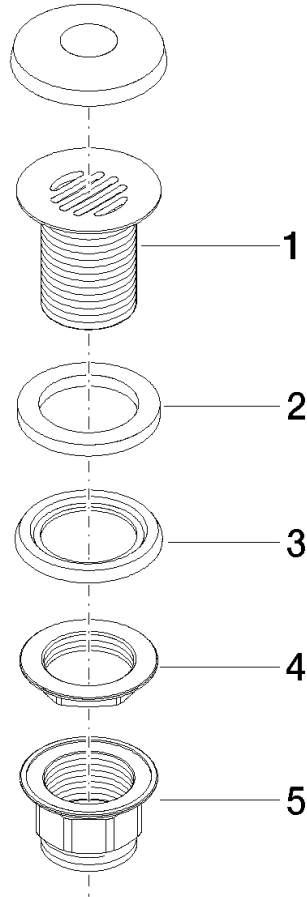

10 110 970

Fits: IMO, LULU, MADISON, MEM, TARA,
CL.1, LISSÉ, VAIA, META, CYO

	Brushed Dark Platinum	10 110 970-99
	Chrome	10 110 970-00
	Brushed Platinum	10 110 970-06
	Platinum	10 110 970-08
	Durabrand (23kt Gold)	10 110 970-09
	Dark Chrome	10 110 970-19
	Light Gold	10 110 970-26
	Brushed Light Gold	10 110 970-27
	Brushed Durabrand (23kt Gold)	10 110 970-28
	Matte Black	10 110 970-33
	Brushed Bronze	10 110 970-42
	Brushed Champagne (22kt Gold)	10 110 970-46
	Champagne (22kt Gold)	10 110 970-47
	Brushed Chrome	10 110 970-93

Grated waste 1 1/4" - Brushed Dark Platinum

IMO

10 110 970

Only suitable for sinks without an overflow.

10 110 970

10 110 970

Parts for other finishes can be found here: [Chrome](#)

Spare parts list

No.	Item Number	Name	Quantity used	Delivery time
1	09 11 01 025-99	cup	1	30
2	09 14 05 039 90	seal	1	2
3	09 14 03 025 90	seal	1	2
4	09 23 10 017 90	nut	1	2
5	09 23 10 020-99	nut	1	30